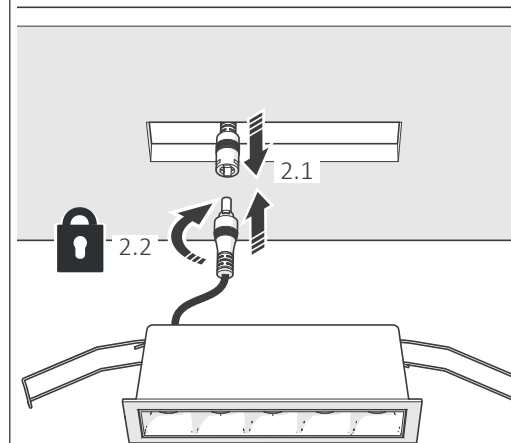

Warranty/ Technical & contact information are all available at www.integral-led.com

IS1020 A

All Trademarks Acknowledged

Integral LED is a division of Integral Memory plc:
Unit 6, Iron Bridge Close, Iron Bridge Business Park,
London, NW10 0UF, UK
Integral Europe BV, 2801 DG, NL