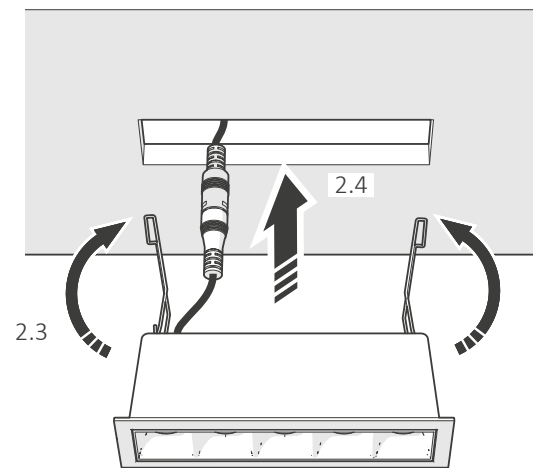

Warranty/ Technical & contact information are all available at www.integral-led.com

IS1020 A

All Trademarks Acknowledged

Integral LED is a division of Integral Memory plc:
Unit 6, Iron Bridge Close, Iron Bridge Business Park,
London, NW10 0UF, UK
Integral Europe BV, 2801 DG, NL