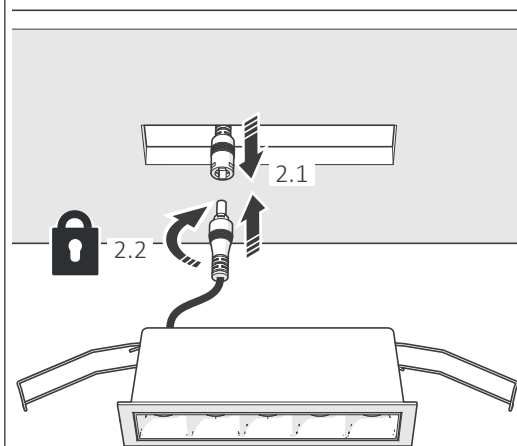

Warranty/ Technical & contact information are all available at www.integral-led.com

IS1020 A

All Trademarks Acknowledged

Integral LED is a division of Integral Memory plc:
Unit 6, Iron Bridge Close, Iron Bridge Business Park,
London, NW10 0UF, UK
Integral Europe BV, 2801 DG, NL