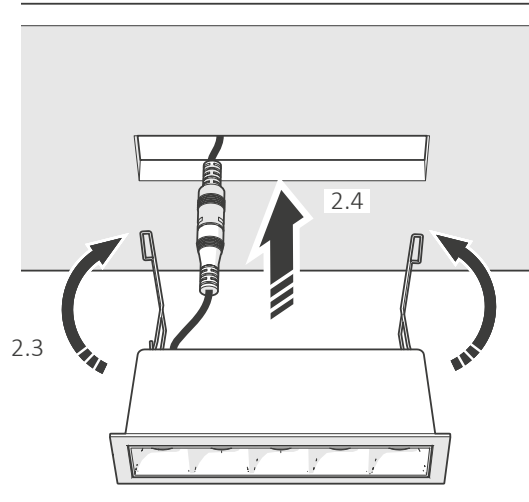

Warranty/ Technical & contact information are all available at www.integral-led.com

IS1020 A

All Trademarks Acknowledged

Integral LED is a division of Integral Memory plc:
Unit 6, Iron Bridge Close, Iron Bridge Business Park,
London, NW10 0UF, UK
Integral Europe BV, 2801 DG, NL