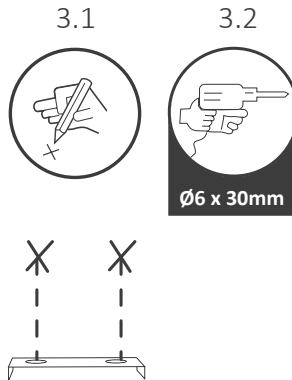

3

4

5

TO FITTING

MAINS INPUT 220-240V AC

6

7

8