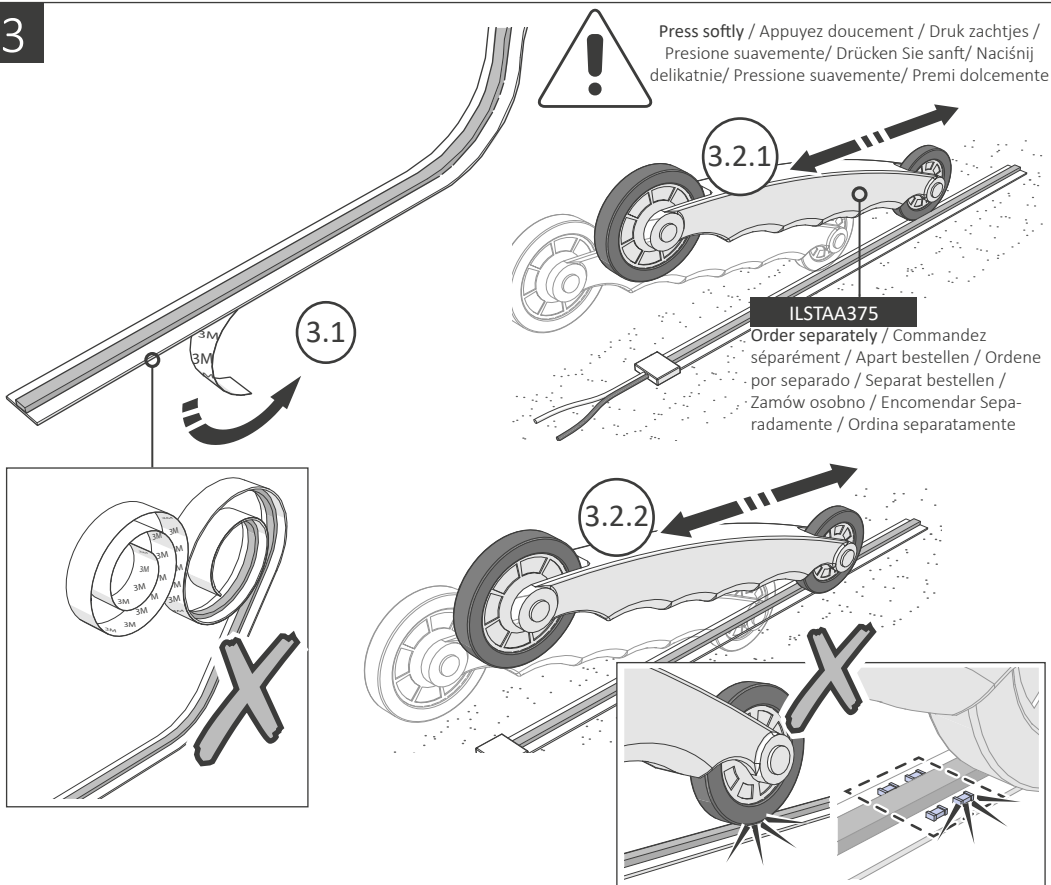

2.3

1 RED	+ 24V
2 BLACK	- 24V

1 RED	+ 24V
2 WHITE	- COOL WHITE
3 YELLOW	- WARM WHITE

1 BLACK	+ 24V
2 GREEN	- GREEN CHANNEL
3 RED	- RED CHANNEL
4 BLUE	- BLUE CHANNEL

1 BLACK	+ 24V
2 GREEN	- GREEN CHANNEL
3 RED	- RED CHANNEL
4 BLUE	- BLUE CHANNEL
5 WHITE	- WHITE CHANNEL

3

4

Connection to LED driver / Connexion au driver LED / Aansluiting op LED-driver / Aansluiting op LED-driver / Conexión al controlador LED / Anschluss an LED-Treiber / Połączenie ze sterownikiem LED / Conexão ao driver de LED / Collegamento al driver LED