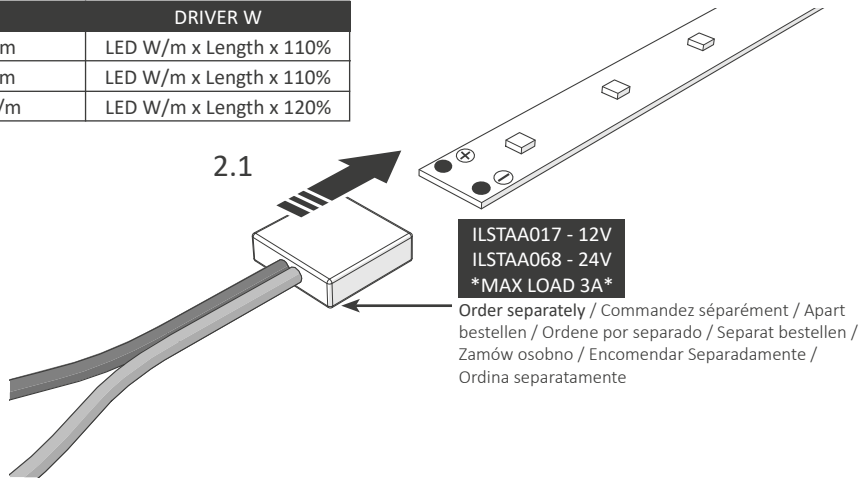

**ILSTAA017 - 12V
ILSTAA068 - 24V
*MAX LOAD 3A***

Order separately / Commandez séparément / Apart bestellen / Ordene por separado / Separat bestellen / Zamów osobno / Encomendar Separadamente / Ordina separatamente

2.2.1