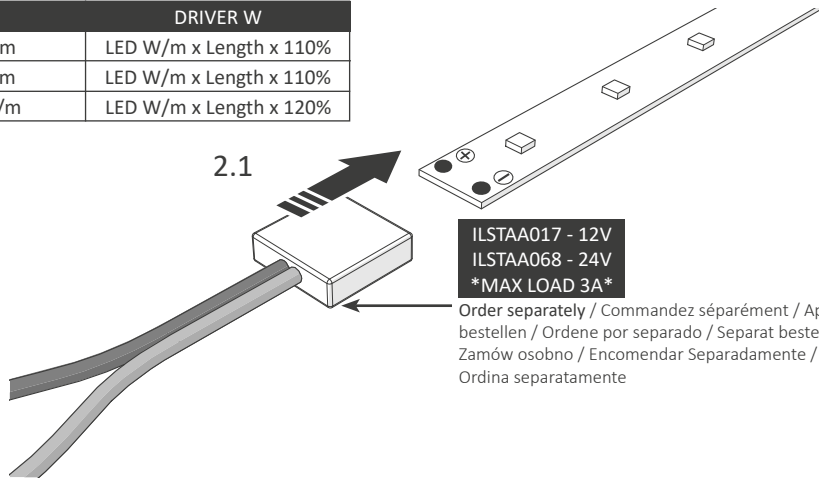

ILSTAA017 - 12V
ILSTAA068 - 24V
MAX LOAD 3A

Order separately / Commandez séparément / Apart bestellen / Ordene por separado / Separat bestellen / Zamów osobno / Encomendar Separadamente / Ordina separatamente

2.2.1